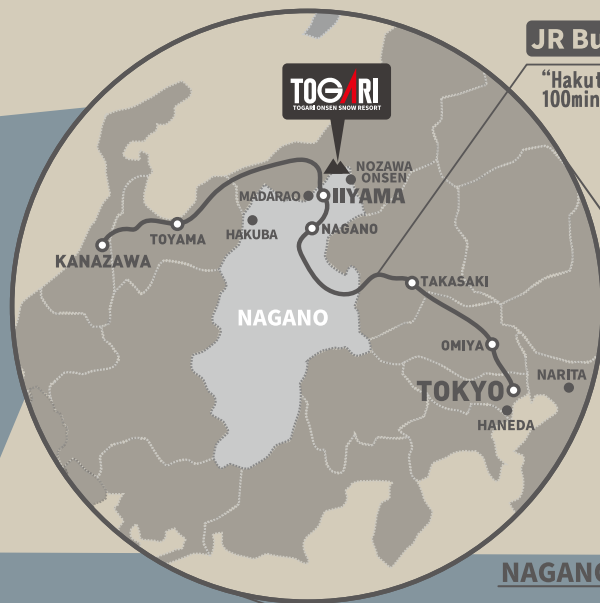

JR Bullet Train

"Hakutaka"
100min from Tokyo

SAPPORO

NISEKO

HAKODATE

CHITOSE