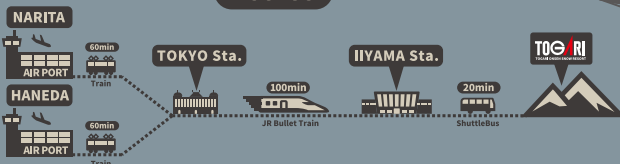

TOGARI

YUKICHARI

SNOW RIDE

What is a Yukichari?

An activity in which you ride a fat bike down a specific course on a skislope at a ski resort. A new winter sport that is completely different from skiing or snowboarding. Anyone who can ride a bicycle can experience it. Let's go snow biking!

"Hakutaka"
100min from Tokyo

SAPPORO

NISEKO

HAKODATE

CHITOSE

ACCESS

NAGANO

KYOTO
OSAKA